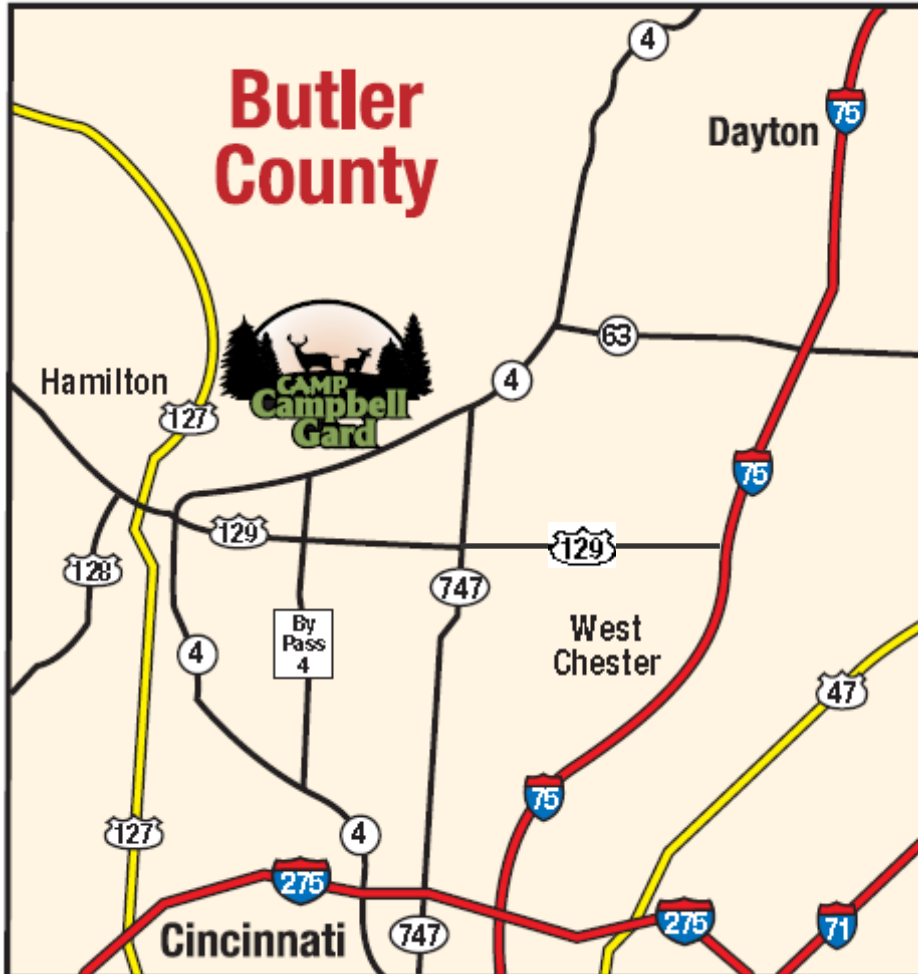

Directions to Camp

4803 Augspurgen Road
Hamilton, OH 45011

Phone: 513-867-0600
Toll Free: 877-224-9622
FAX: 513-867-0127

www.ccgymca.org

camp@gmvymca.org

When you arrive at camp, please go directly to the Camp Office to check-in. The Camp Office will be the first building on your left-hand side after entering camp (look for a tan house marked with a sign that says Camp Office).

See you soon!

FROM CINCINNATI

- Take 75 N to OH-129 W
- Take OH-129 to OH-747 N (right)
- Take OH-747 to OH-4 S (left)
- Turn right on Liberty-Fairfield Rd.
- Turn left on Augspurgen Rd.
- Turn left into camp (1 mile)

FROM DAYTON

- Take 75 S to OH-63 W (right)
- Continue onto OH-4 S
- Turn right on Liberty-Fairfield Rd.
- Turn left on Augspurgen Rd.
- Turn left into camp (1 mile)

FROM COLUMBUS

- Take 71 S to OH-123 W (right)
- Continue onto OH-63 W
- Continue onto OH-4 S
- Turn right on Liberty-Fairfield Rd.
- Turn left on Augspurgen Rd.
- Turn left into camp (1 mile)

TO THE HUGHES CENTER

- Turn left out of camp
- Turn sharp right onto Gephart Road
- Turn left into the Hughes Center